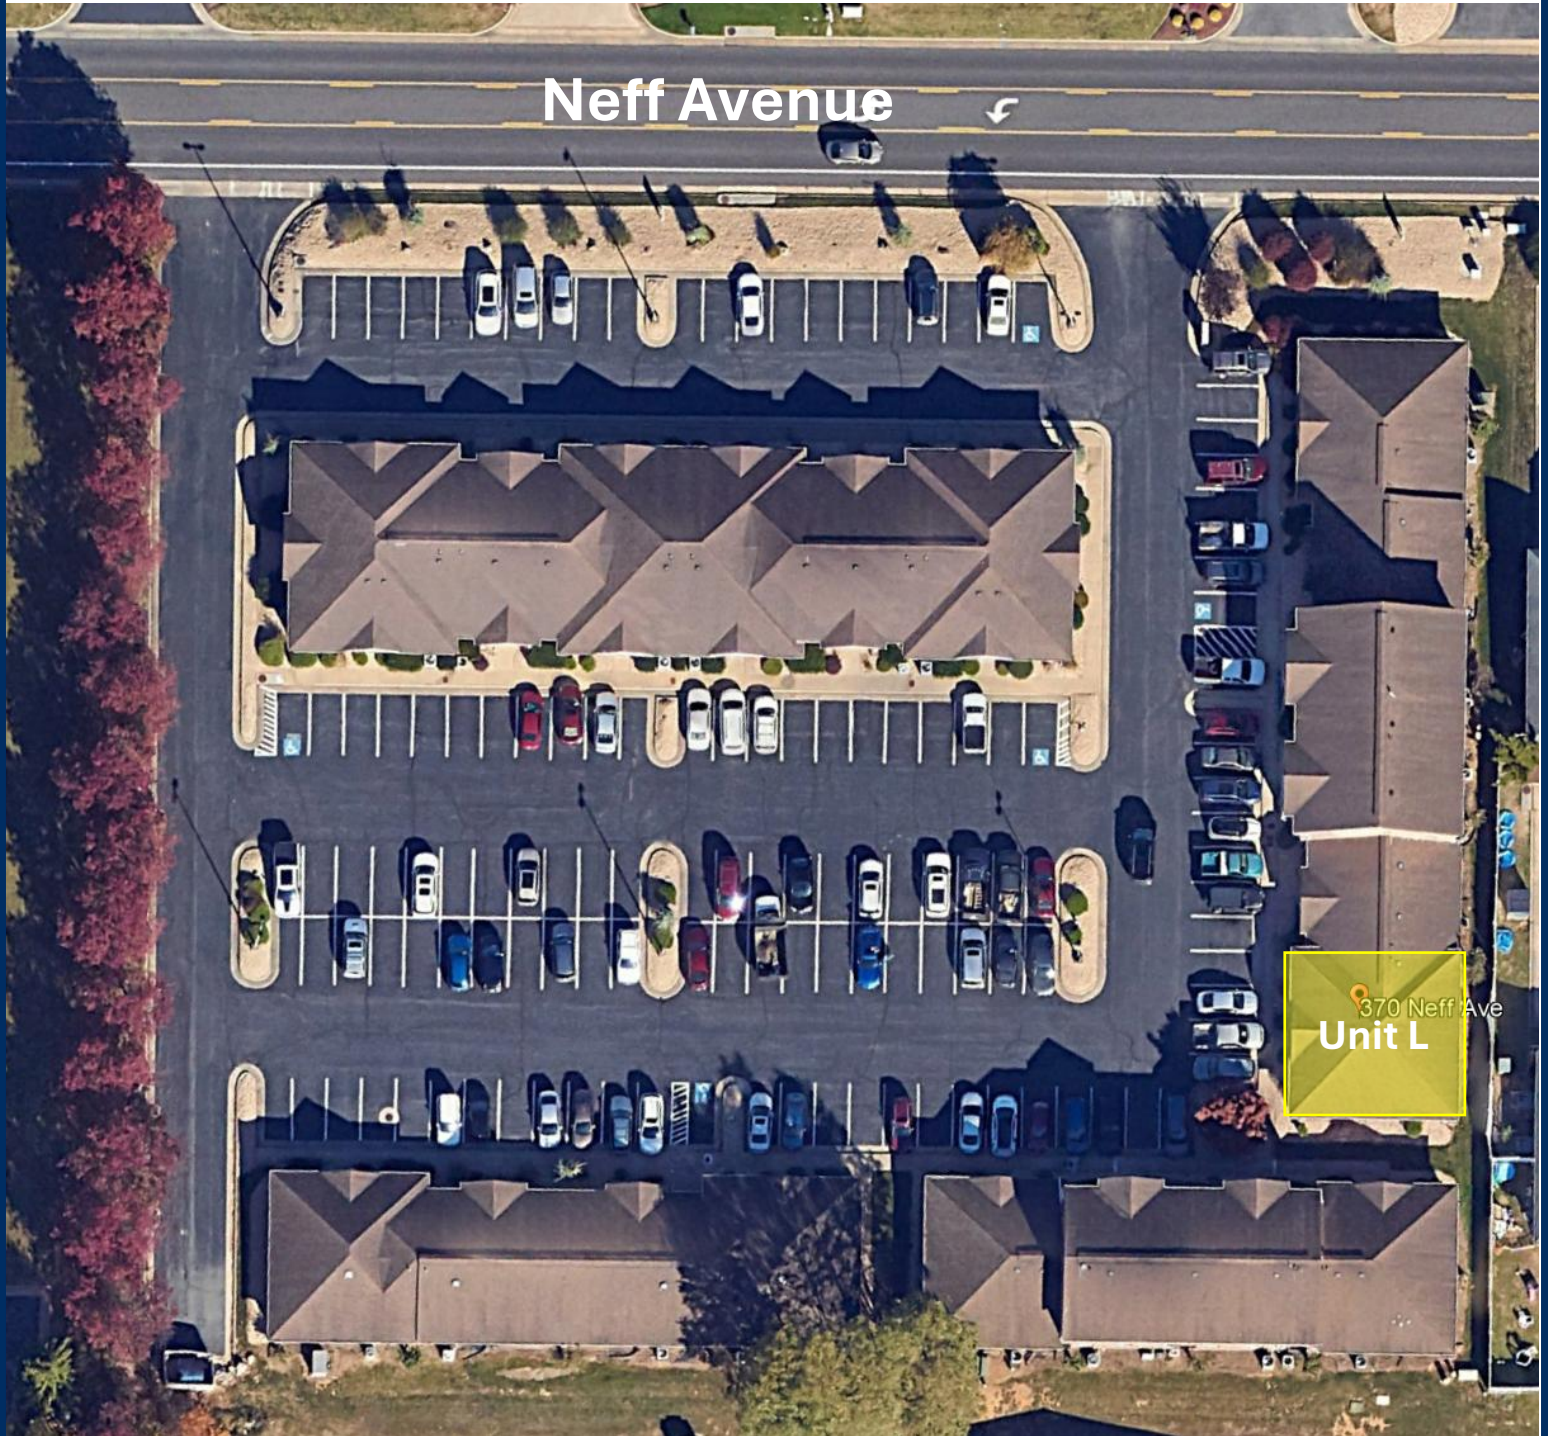

# Mall Centre – Unit L

370 Neff Ave., Harrisonburg, VA 22801

1,534 SF

Neff Avenue

370 Neff Ave  
Unit L

540-432-9477 [leasing@forbesdevelopmentllc.com](mailto:leasing@forbesdevelopmentllc.com)