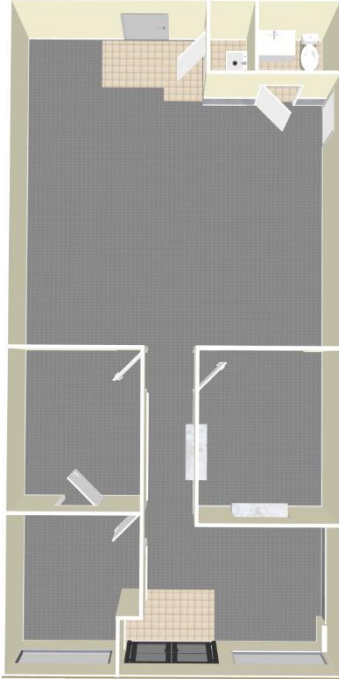

Skylar Centre – Unit B

1950 Evelyn Byrd, Avenue – Harrisonburg, VA

1,152 SF

\$13/sf

+ \$100/mo CAM

Monthly Base Rent:
\$1,248

Monthly CAM Fee:
\$100

Total Monthly Payment:
\$1,348