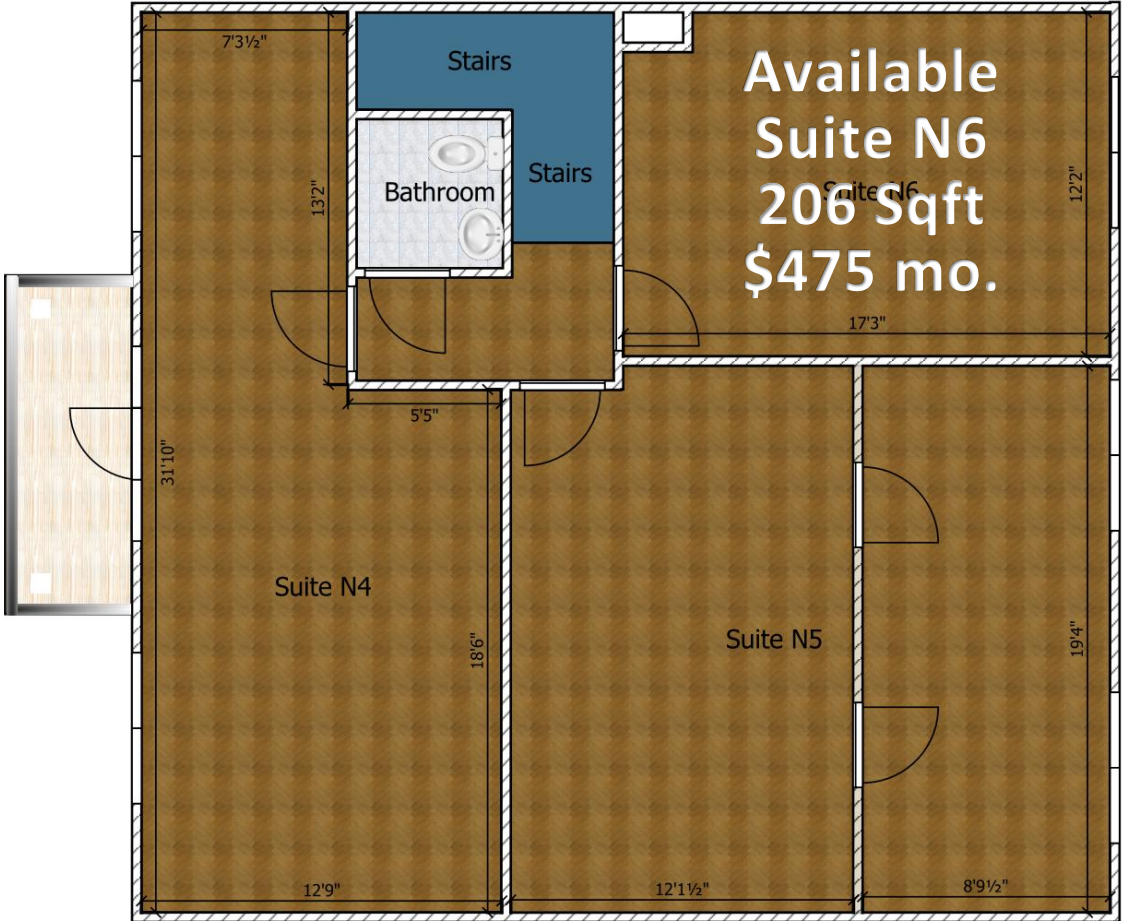

Unit N Suite 6 – Executive Suites

Second Floor | Corner Office | 206 sqft | 17'3"X 12'2"

Rent: \$475 per mo.
Term: 12 months min.

Rent Includes:
Electric
Water and Sewer
CAM Fees
Common Area Cleaning

The only extra costs beyond rent are optional phone and internet services, available through T-Mobile, Comcast, or Verizon.